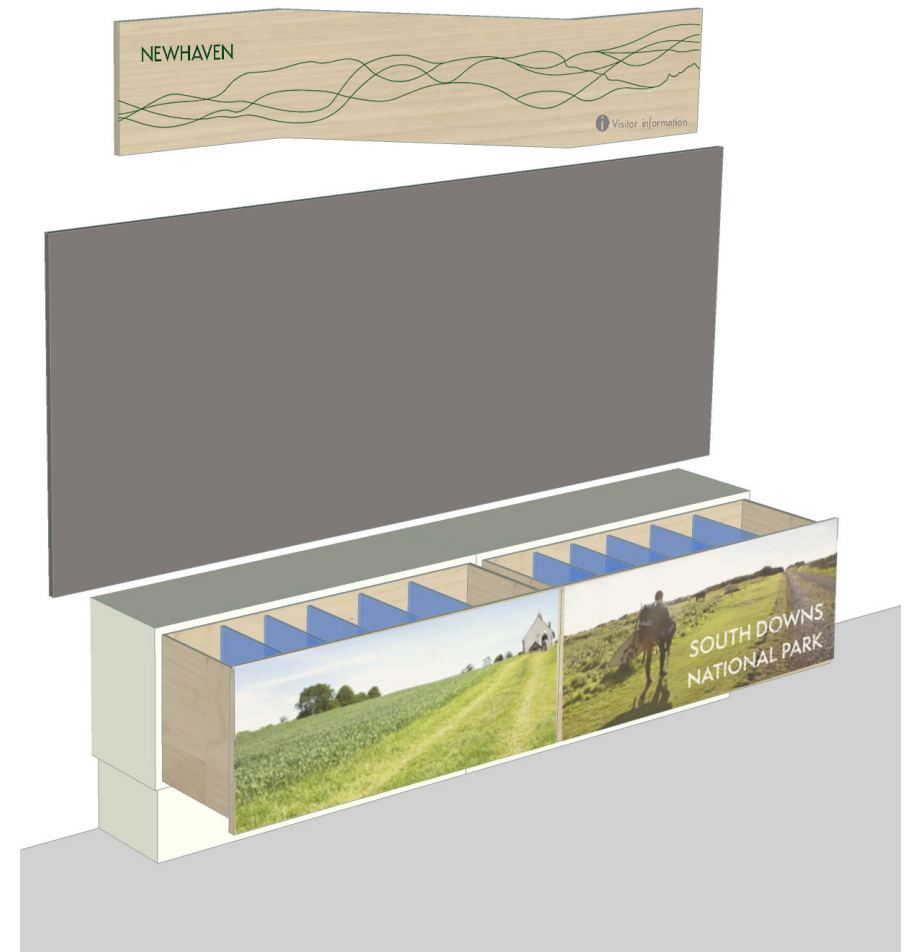

## Ditchling Museum

Header option 1: Shaped header.

Drawer option 2: South Downs National Park logo.

Display structure: MDF painted finish

## Newhaven Library

Header option 1: Shaped header.

Drawer option 1: Direct to media print onto plywood drawer front.

(2 drawers)

Display structure: MDF white laminated finish

Header option 2: Square header.

## Seaford Library

Header option 2: Square header

Display structure: MDF white laminated finish

Possibility of additional row of leaflet holders at the bottom.