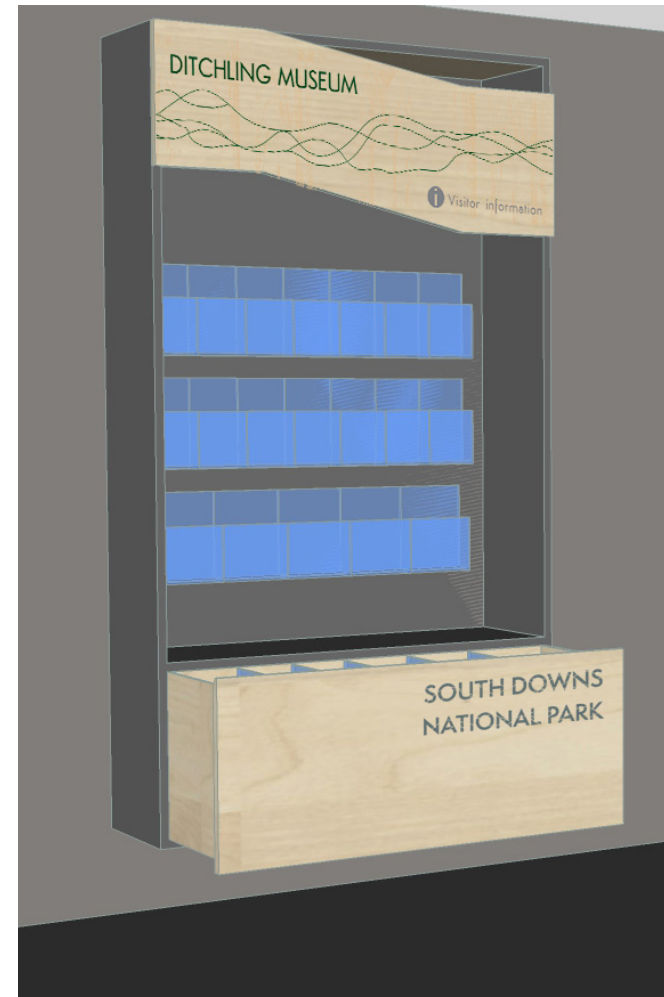

## Peacehaven (Priced)

Header option 1: Shaped header.

Drawer option 1: Direct to media print onto plywood drawer front.

Display structure: MDF white laminated finish

## Ditchling Museum

Header option 1: Shaped header.

Drawer option 2: South Downs National Park logo.

Display structure: MDF painted finish

## Newhaven Library

Header option 1: Shaped header.

Drawer option 1: Direct to media print onto plywood drawer front.

(2 drawers)

Display structure: MDF white laminated finish

Header option 2: Square header.

## Seaford Library

Header option 2: Square header

Display structure: MDF white laminated finish

Possibility of additional row of leaflet holders at the bottom.